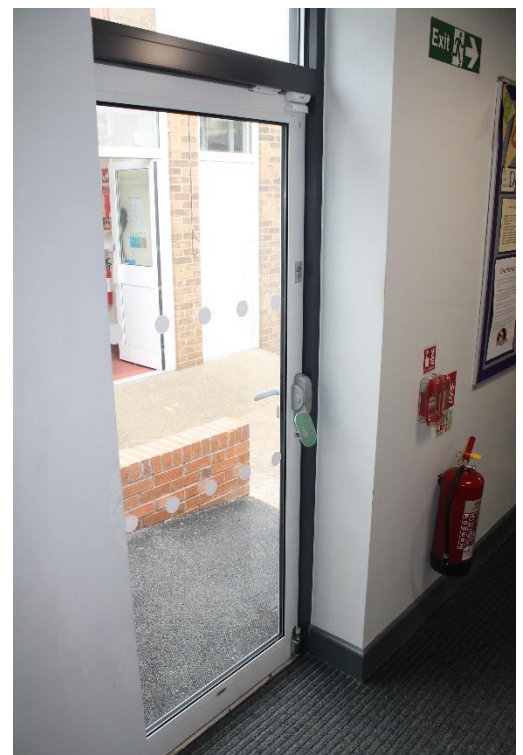

Disabled Access at Halesbury

As our school is all on one level, every aspect of it is accessible to all of our students, here are our various disabled access points around our school:

The main entrance to the school has a slight inclined ramp, which is sheltered under a canopy.

We have a disabled entrance/exit that leads onto our car park

Our mobile classrooms have disabled access ramps

We have an access ramp within our main hall