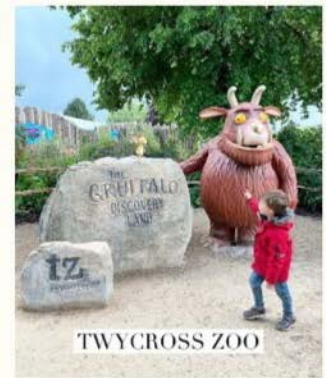

OUTDOOR ACTIVITIES

- CONKERS DISCOVERY PARK, STAFFORDSHIRE, DE12 6GA
- HABBERLEY TRAIL, WORCESTERSHIRE, DY11 5RF
- JURASSIC CREEK ADVENTURE GOLF, WOLVERHAMPTON, WV10 7PP
- DUDLEY ZOO, DY1 4QF
- WYRE FOREST ZOG TRAIL, WORCESTERSHIRE, DY14 9XQ
- WARWICK CASTLE, WARWICKSHIRE, CV34 4QU
- HATTON ADVENTURE WORLD, WARWICKSHIRE, CV35 8XA
- ATTWELL FARM PARK, WORCESTERSHIRE, B98 9DB
- CHURCHFIELDS, WORCESTERSHIRE, WR9 0AH
- TWYXCROSS ZOO, STAFFORDSHIRE, CV9 3PX
- EASTNOR CASTLE, HEREFORDSHIRE, HR8 1RN
- CANNOCK CHASE FOREST, BIRCHES VALLEY, STAFFORDSHIRE, WS15 2UQ
- CONFETTI FIELDS, WICK, PERSHORE, WR10 3PA
- BODENHAM ARBORETUM, WORCESTERSHIRE, DY11 5TB
- COMPTON VERNEY, WARWICKSHIRE, CV35 9HZ
- BELVOIR CASTLE, NOTTINGHAMSHIRE, NG32 1PE
- SWADLINCOTE SNOWSPORTS CENTRE, DE11 8LP
- BIRMINGHAM BOTANICAL GARDENS, WEST MIDS, B15 3TR
- LITTLE OWL FARM PARK, WORCESTERSHIRE, DY13 9SS
- BLACK COUNTRY LIVING MUSEUM, DUDLEY, DY1 4AL
- LICHFIELD MAIZE MAZE, LICHFIELD, WS14 0AW
- BECKETTS FARM SUNFLOWER FIELD, WYTHALL, B47 6AJ
- DRAYTON MANOR THEME PARK, STAFFORDSHIRE, B78 3TW
- ALL THINGS WILD, WORCESTERSHIRE, WR11 7QZ
- WEST MIDLANDS SAFARI PARK, KIDDERMINSTER, DY12 1LF

@our_midlands_adventures